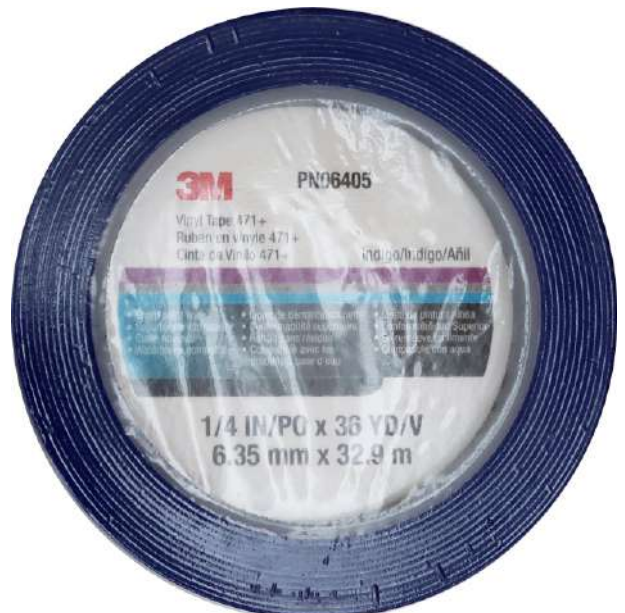

Aus reinem Eichhörnchenhaar / made of pure squirrel hair / en petit gris

2106

2107

2120 = 3/0 Liner

2121 = 2/0 Liner

2122 = 0 Liner

2123 = 1 Liner

2124 = 0 Pointer

2125 = 1 Pointer

2126 = 2 Pointer

Originalgröße / original size

1136 RT synthetic hair

1182 Kolinsky red sable hair

Originalgröße / original size

**6404
3 mm**

**6405
6,5 mm**